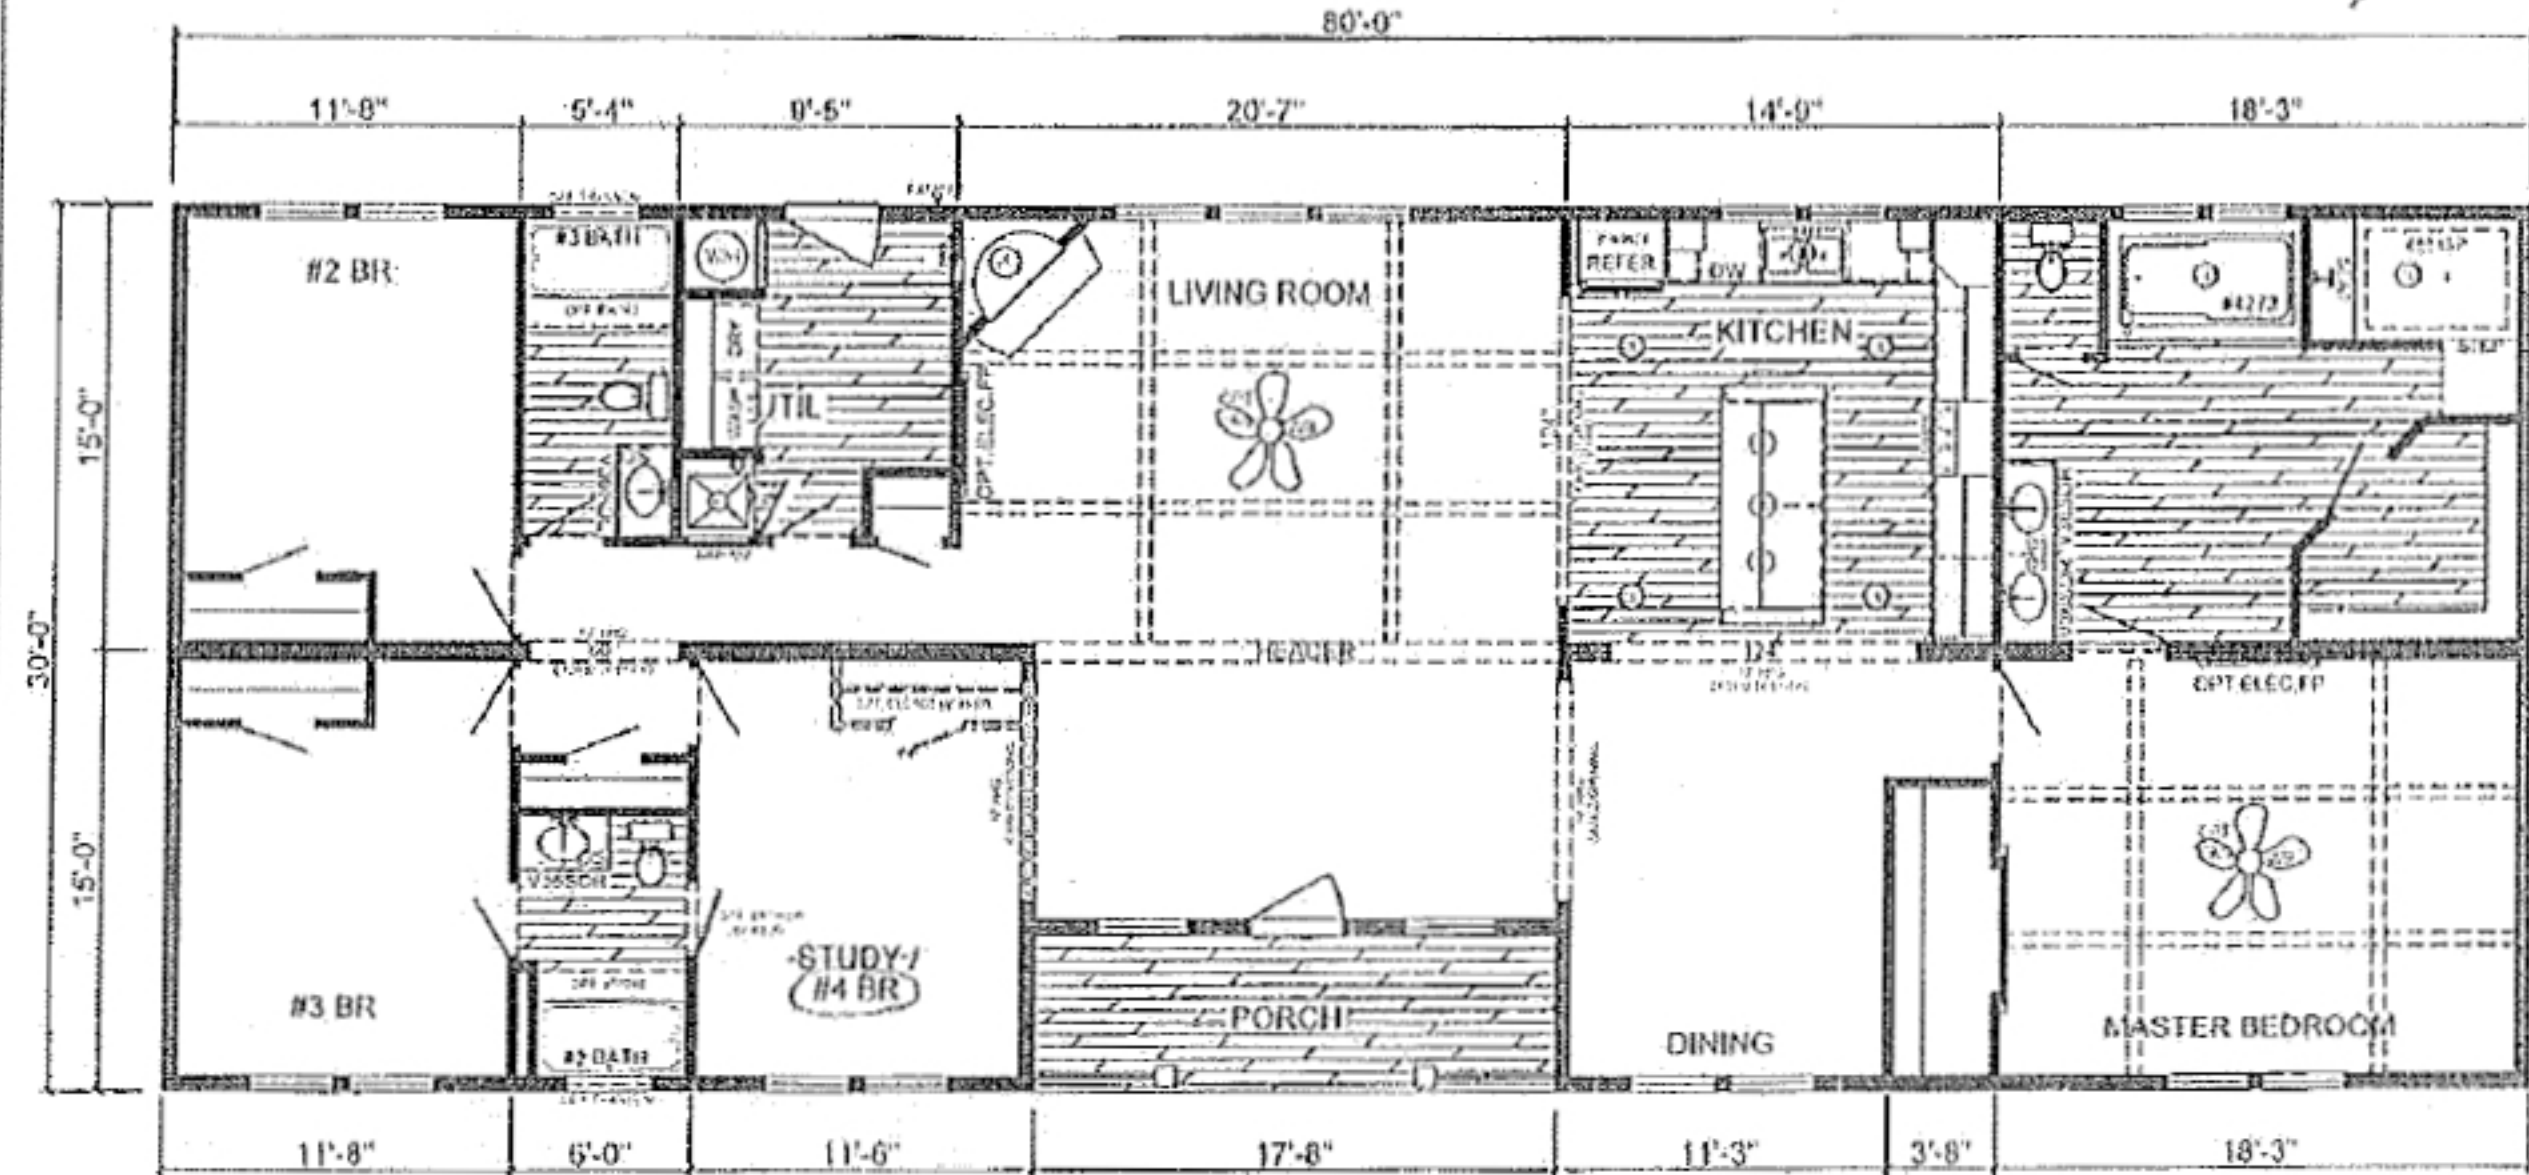

* 3672 WINDOWS
 * 12/2 w/ 40-40 BEYOND BOX
 * 2x8 FLOOR TRUSSES 16" OC
 * WIND ZONE 3

SOUTHWEST STOCK 3-2-18

MODEL: L1-7253
4-BEDROOM / 2-BATH
 32 x 84 - Approx. 2400 Sq. Ft.
RICK 601

DEER VALLEY HOMBUILDERS, INC.
 Woodland Homes Series
 "NAME"
 For more information visit us at
www.deervalleyhb.com

*All rooms dimensions include closets and square footage are approximate.
 *Drawing layout subject to change if required by engineering review.
 DATE: 03-01-2018
 RIT